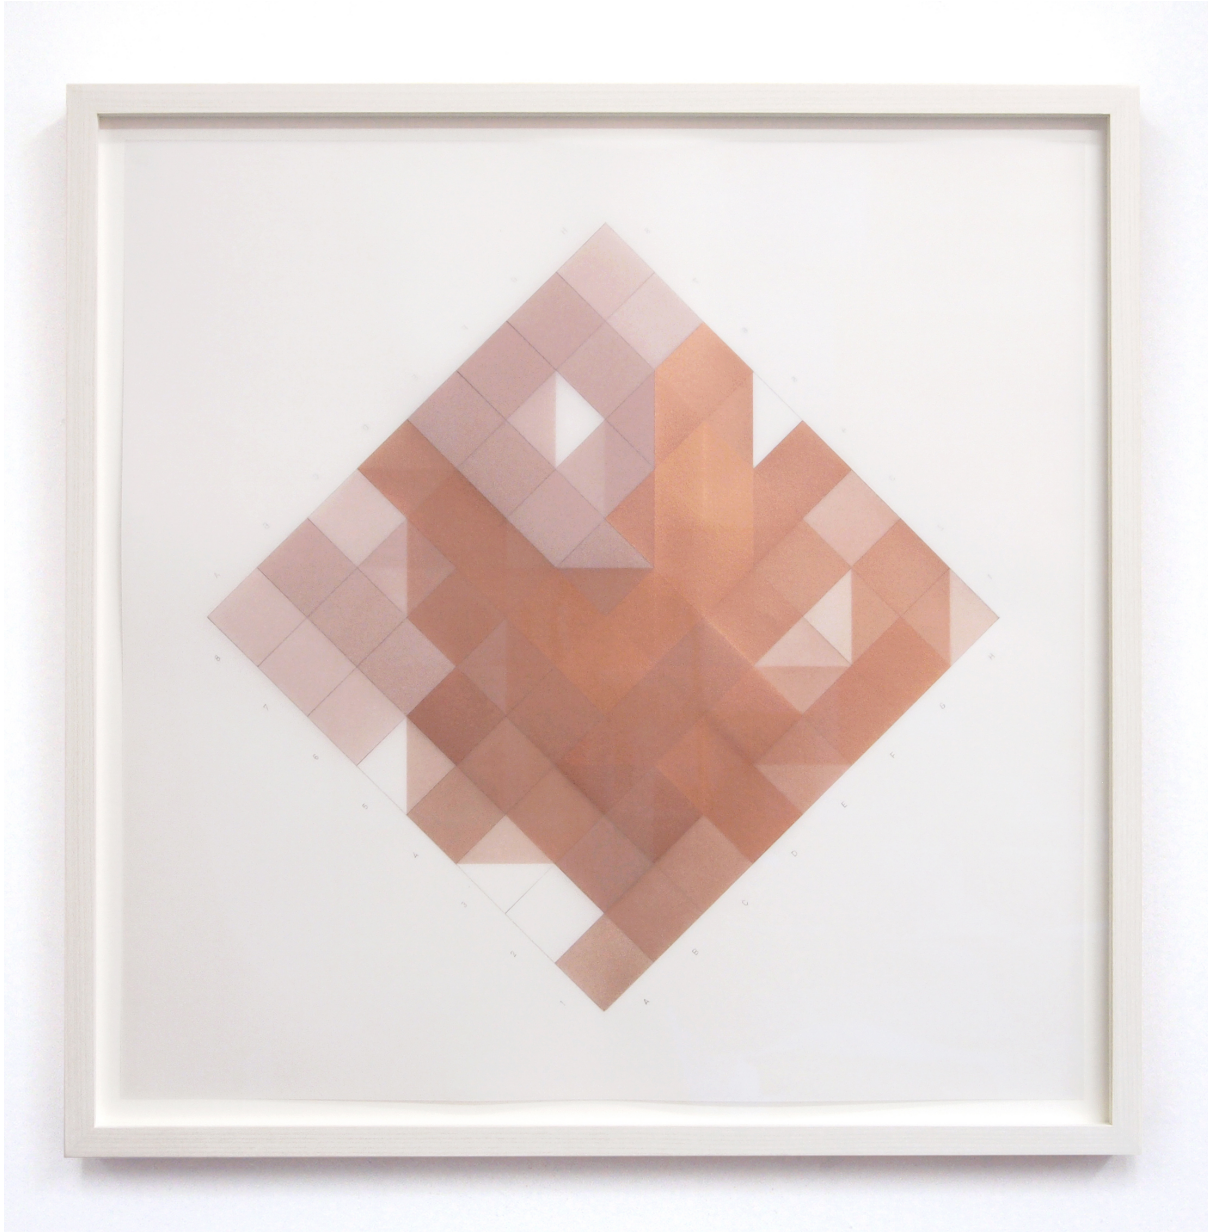

Tom Hackney | *openings*

25 April - 31 May 2019

A collaboration between dalla Rosa & Eagle Gallery
Eagle Gallery, 159 Farringdon Road, London EC1R 3AL

Tom Hackney
Chess Painting No. 132
(*Piatigorsky vs. Duchamp, New York, 1961*)
48 x 48 cm | gesso on linen, oak frame | 2019

Tom Hackney
Chess Painting No. 131
(*Shapiro vs. Duchamp, New York, 1947*)
53 x 53 cm | gesso on canvas, oak frame | 2019

Tom Hackney
Chess Painting No. 129
(*Soudakoff vs. Duchamp, Marshall Chess Club, NYC, 1948*)
50 x 50 cm | gesso on linen, oak frame | 2018

Tom Hackney

Notation Drawing No. 15

(Alekhine vs. Duchamp, blindfold exhibition game, Paris, 1925)

48 x 48 cm | framed 53 x 53 cm | pigment ink on paper vellum | 2019

Tom Hackney

Notation Drawing No. 18

(Gromer/Duchamp vs. Villegas/Piazzini, radio correspondence game, 1932)

48 x 48 cm | framed 53 x 53 cm | copper pigment on paper vellum | 2019

Tom Hackney
Palomar (white)
Dimensions variable | cast Jesmonite and braided line | 2019

Tom Hackney
Palomar (grey)
Dimensions variable | cast Jesmonite and braided line | 2019