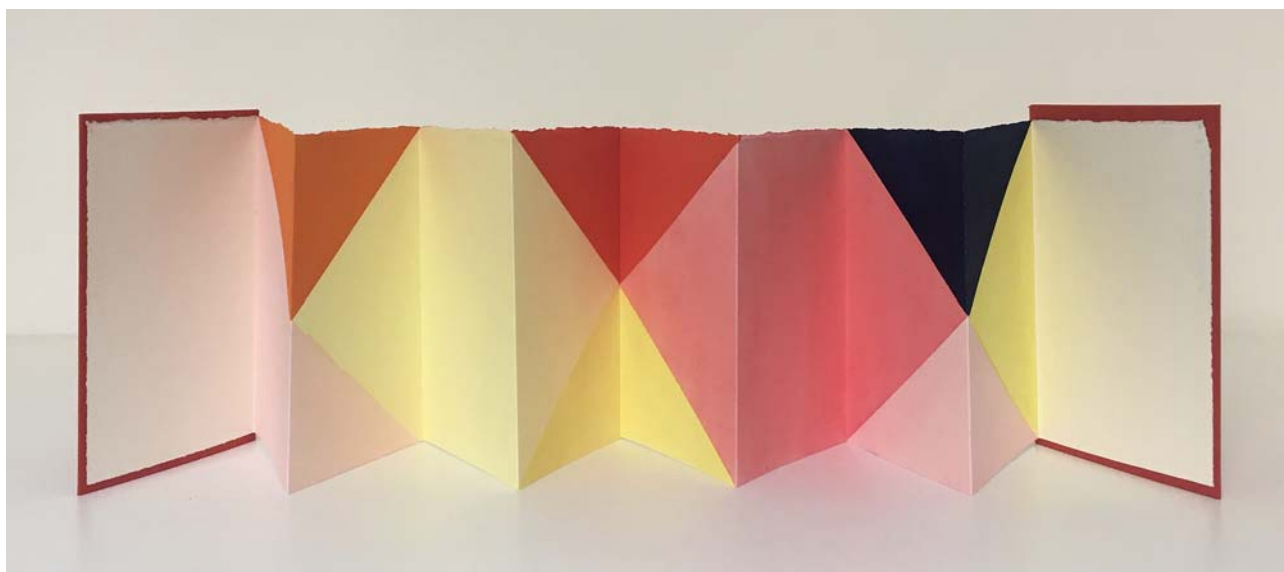

EAGLE GALLERY **EMH** ARTS

Sharon Hall *Across Colour* 26 May – 2 July 2021

Across Colour VIII 2021 acrylic and gouache on 300gsm watercolour paper 19 x 145 cm

£500.00