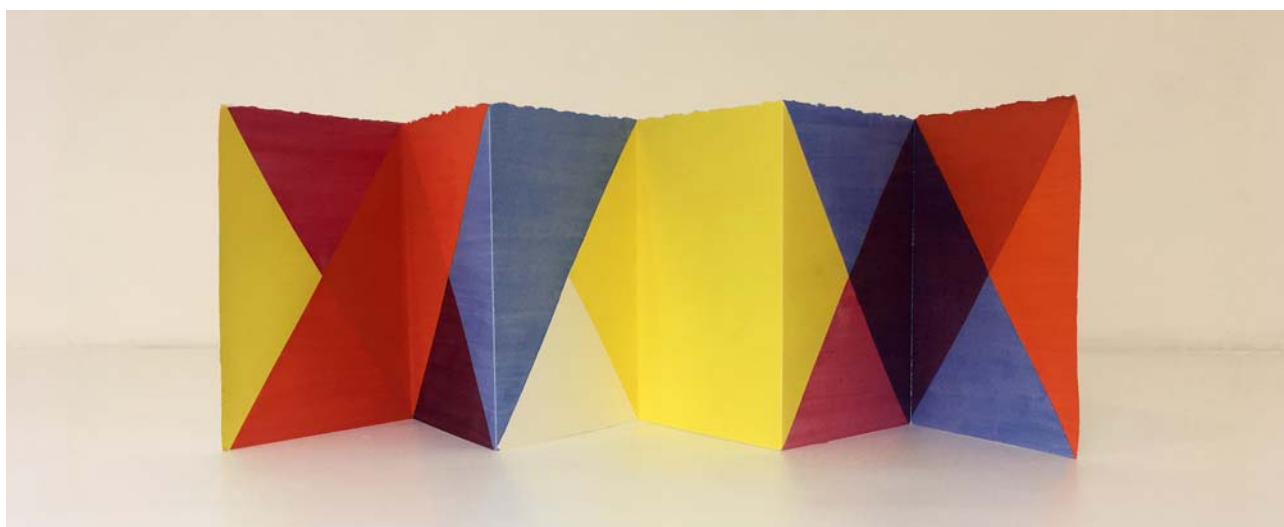

Across Colour X 2021 acrylic and gouache on 300gsm Arches paper 19 x 76 cm

£400.00

Prices include VAT